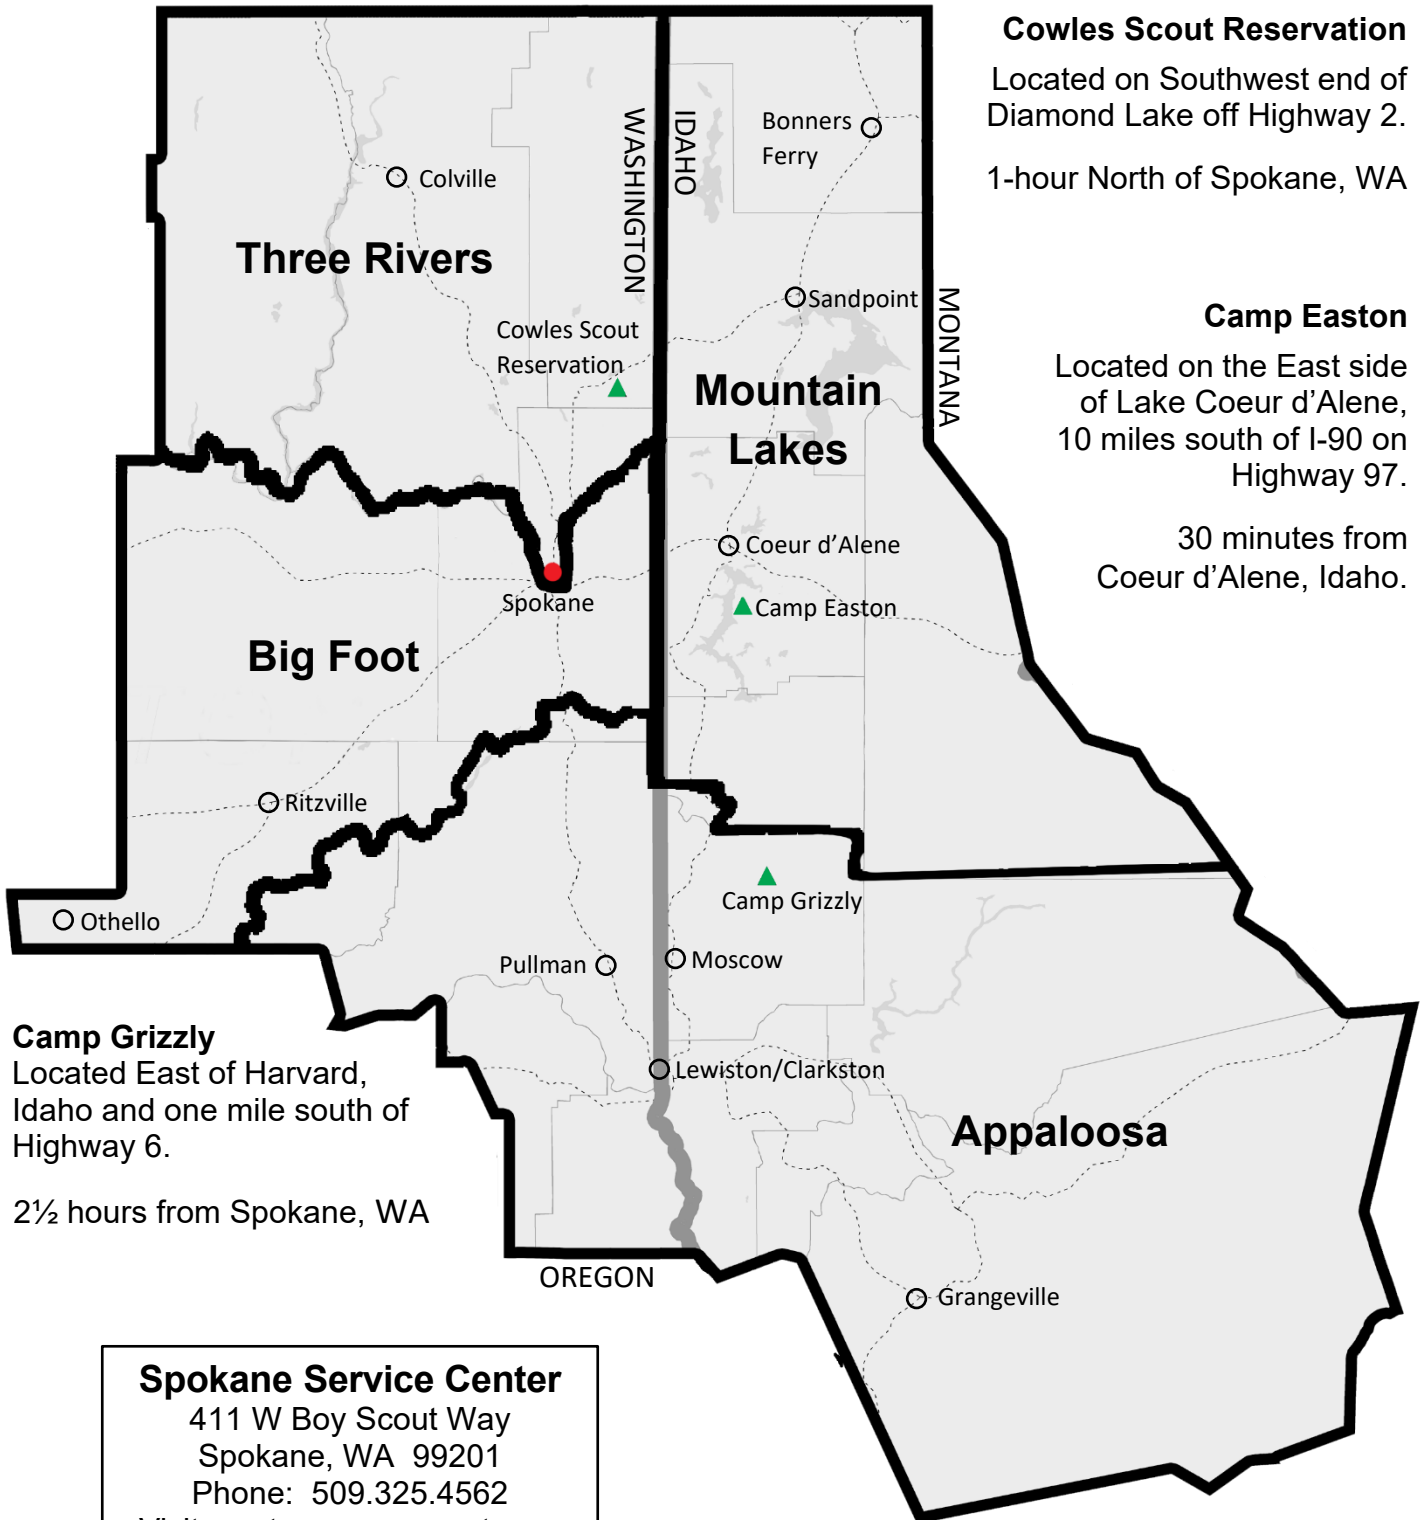

Council Map

Cowles Scout Reservation

Located on Southwest end of Diamond Lake off Highway 2.

1-hour North of Spokane, WA

Camp Easton

Located on the East side of Lake Coeur d'Alene, 10 miles south of I-90 on Highway 97.

30 minutes from Coeur d'Alene, Idaho.

Camp Grizzly

Located East of Harvard, Idaho and one mile south of Highway 6.

2½ hours from Spokane, WA

Spokane Service Center
411 W Boy Scout Way
Spokane, WA 99201
Phone: 509.325.4562
Visit us at: www.nwscouts.org